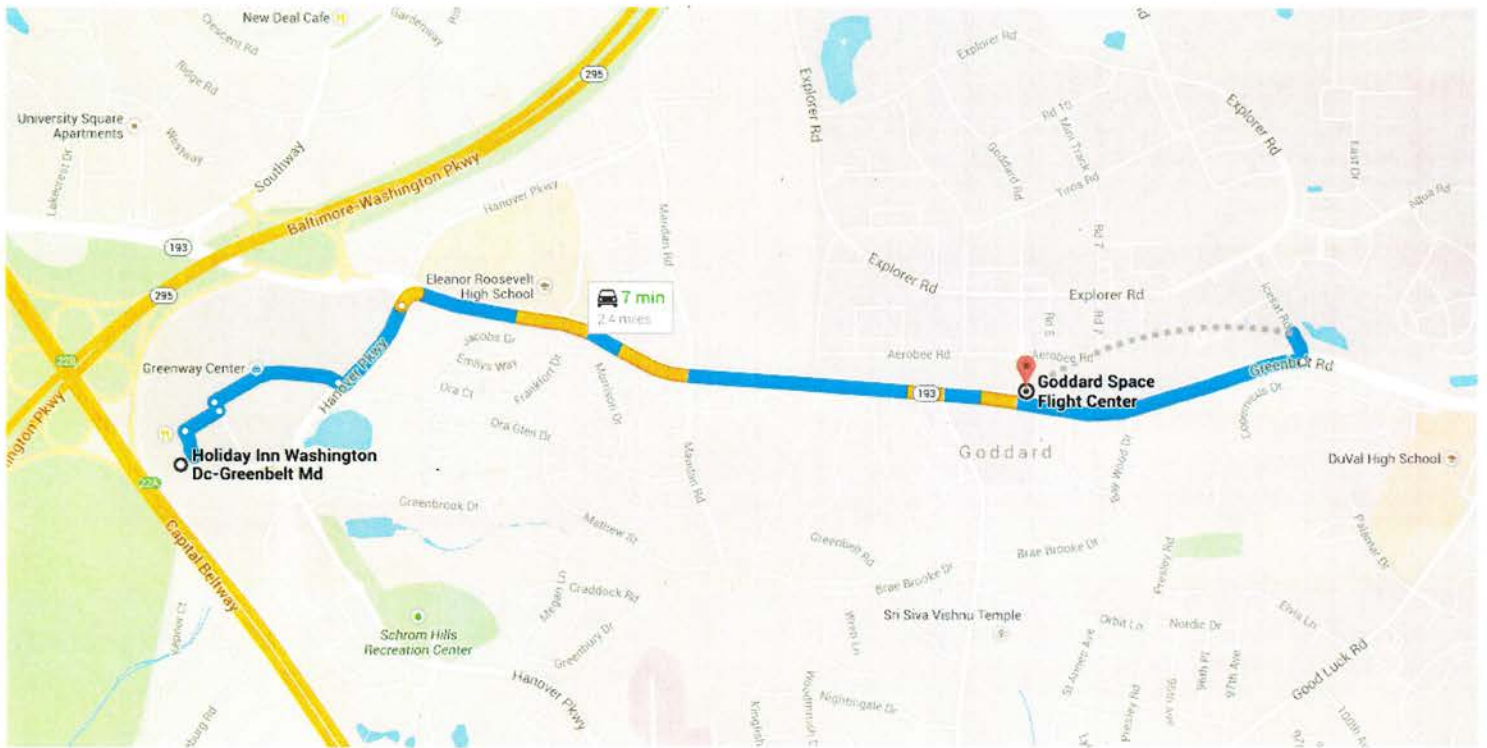

Directions from Holiday Inn Washington D.c.-Greenbelt Md to Goddard Space Flight Center

o Holiday Inn Washington D.c.-Greenbelt Md

7200 Hanover Dr, Greenbelt, MD 20770

- 1. Head northwest 272 ft
- 2. Take the 2nd right toward Greenway Center Dr 397 ft
- 3. Turn left toward Greenway Center Dr 95 ft
- 4. Turn right onto Greenway Center Dr 0.3 mi
- 5. Turn left onto Hanover Pkwy 0.2 mi
- 6. Turn right onto Greenbelt Rd 1.8 mi
- 7. Turn left onto Icesat Rd - *Across from Shopping Center.* 292 ft

Directions from **Goddard Space Flight Center** to **Holiday Inn Washington D.c.-Greenbelt Md**

o Goddard Space Flight Center

8800 Greenbelt Road, Greenbelt, MD 20771

Continue to **Greenbelt Rd**

361 ft / 12 s

↑ 1. Head **southeast** on **Icesat Rd**

3 ft

↗ 2. Slight **right** toward **Greenbelt Rd**

358 ft

Continue on **Greenbelt Rd** to Greenbelt

2.1 mi / 4 min

↗ 3. Merge onto **Greenbelt Rd**

1.7 mi

144 ft

↙ 7. Turn **left**

427 ft

↗ 8. Take the 1st **right**

i Destination will be on the left

249 ft

o Holiday Inn Washington D.c.-Greenbelt Md

7200 Hanover Dr, Greenbelt, MD 20770